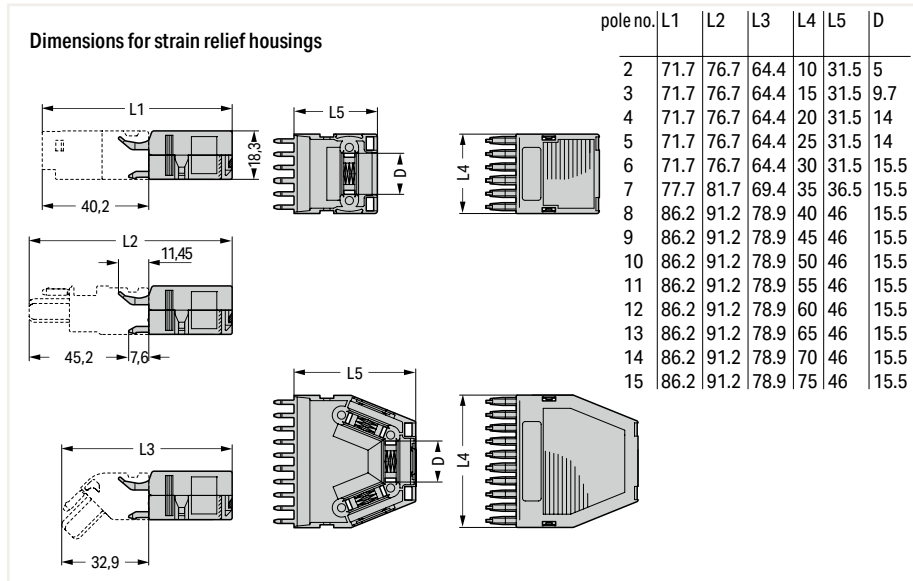

# Strain Relief Housing X-COM®-SYSTEM; for Female Plugs and Male Connectors with CAGE CLAMP® Connection 769 Series

Dimensions (in mm)

Application:  
Strain relief housings for 769 Series

Snapping on a strain relief housing.

Strain relief housing; consists of strain relief support and housing with 1 cable outlet (rear side), 2- to 5-pole only suitable for cable ties (not offered by WAGO); gray

Polzahl	Bestellnr.	VPE
○ 2	769-1602	100
○ 3	769-1603	100
○ 4	769-1604	100
○ 5	769-1605	50

Strain relief housing; consists of strain relief support and housing with 1 cable outlet; gray

Polzahl	Bestellnr.	VPE
○ 6	769-1606	100
○ 7	769-1607	100

Strain relief housing; consists of strain relief support and housing; 6-pole and 1-conductor female plug; angled; 6-pole

**Accessories; item-specific**

WSB Quick Marking System; white; 10 strips with 10 markers/card; for 5 ... 17.5 mm terminal block width

	plain	209-501	5
--	-------	---------	---

**Accessories; item-specific**