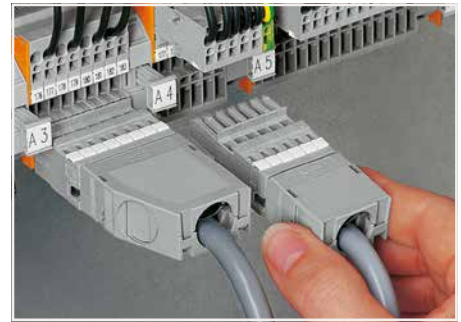

# Strain Relief Housing X-COM®-SYSTEM; for Female Plugs and Male Connectors with CAGE CLAMP® Connection 769 Series

Dimensions (in mm)

Application:  
Strain relief housings for 769 Series

Snapping on a strain relief housing.

Strain relief housing; consists of strain relief support and housing with 1 cable outlet (rear side), 2- to 5-pole only suitable for cable ties (not offered by WAGO); gray

Polzahl	Bestellnr.	VPE
○ 2	769-1602	100
○ 3	769-1603	100
○ 4	769-1604	100
○ 5	769-1605	50