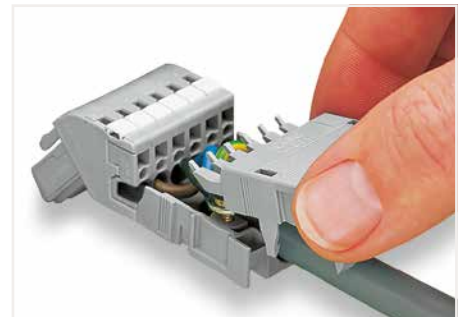

# Strain Relief Housing X-COM®-SYSTEM; for Female Plugs and Male Connectors with CAGE CLAMP® Connection 769 Series

Dimensions (in mm)

Application:  
Strain relief housings for 769 Series

Snapping on a strain relief housing.

Strain relief housing; consists of strain relief support and housing with 1 cable outlet (rear side), 2- to 5-pole only suitable for cable ties (not offered by WAGO); gray

Polzahl	Bestellnr.	VPE
○ 2	769-1602	100
○ 3	769-1603	100
○ 4	769-1604	100
○ 5	769-1605	50

Strain relief housing; consists of strain relief support and housing with 1 cable outlet; gray

Polzahl	Bestellnr.	VPE
○ 6	769-1606	100
○ 7	769-1607	100

Strain relief housing; consists of strain relief support and housing; 6-pole and 1-conductor female plug; angled; 6-pole