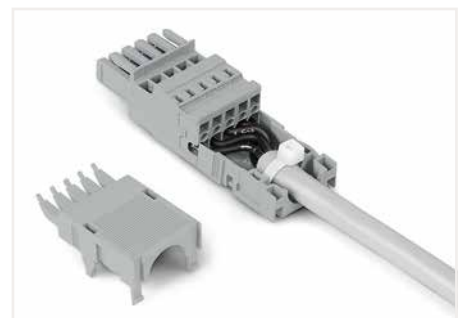

2- to 5-pole strain relief housings feature one cable outlet (rear side).
6- to 7-pole strain relief housings feature one cable outlet
8- to 9-pole strain relief housings feature two cable outlets and one cover.
10- to 16-pole strain relief housings feature three cable outlets and two covers.

Accessories; item-specific

WSB Quick Marking System; white; 10 strips with 10 markers/card; for 5 ... 17.5 mm terminal block width

	plain	209-501	5

Accessories; item-specific

Cable clamp; for strain relief

	6 or more poles	209-174	25

Mounting screw; for cable clamp

	6 or more poles	209-173	50