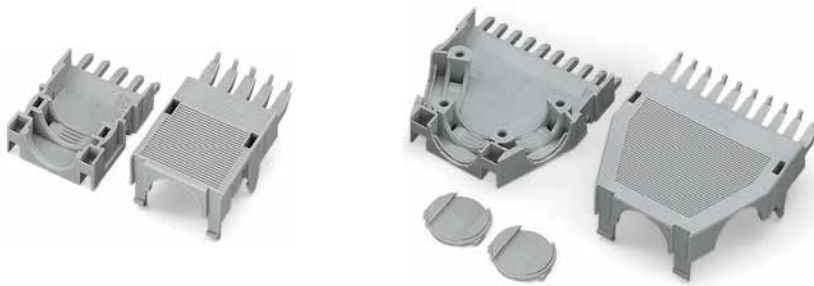

# Strain Relief Housing X-COM®-SYSTEM; for Female Plugs and Male Connectors with CAGE CLAMP® Connection 769 Series

Dimensions (in mm)

Application:  
Strain relief housings for 769 Series

Snapping on a strain relief housing.

Strain relief housing; consists of strain relief support and housing with 1 cable outlet (rear side), 2- to 5-pole only suitable for cable ties (not offered by WAGO); gray

Polzahl	Bestellnr.	VPE
○ 2	769-1602	100
○ 3	769-1603	100
○ 4	769-1604	100
○ 5	769-1605	50

Strain relief housing; consists of strain relief support and housing with 1 cable outlet; gray

Polzahl	Bestellnr.	VPE
○ 6	769-1606	100
○ 7	769-1607	100

Strain relief housing; consists of strain relief support and housing; 6-pole and 1-conductor female plug; angled; 6-pole

**Accessories; item-specific**

WSB Quick Marking System; white; 10 strips with 10 markers/card; for 5 ... 17.5 mm terminal block width

	plain	209-501	5
--	-------	---------	---

**Accessories; item-specific**